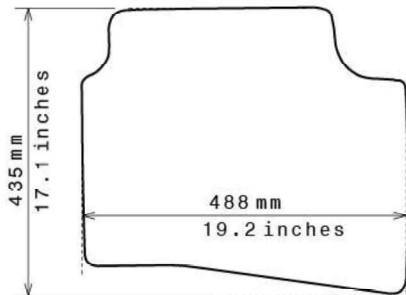

Please check shape/size matches floorpan

LEFT Hand Drive

SCALE: 1/10

Set of 4

Remarks