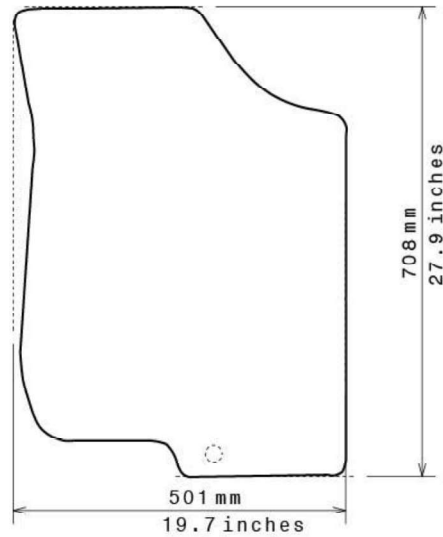

Spaghetti® Floor Mats by
NICOMAN

Best Mats for Your Car, Home & Business!

Photo for illustration purposes only.

Fitment Specifications

Make/Brand	Kia
Model/Type	Ceed
Gen/MK Code	MK 1
Model Year	2009-2012
Body Type	Hatchback
Non-Slip Type	GECKO
SKU	C 5381

Please check shape/size matches floorpan

LEFT Hand Drive

SCALE: 1/10

Set of 4

Remarks