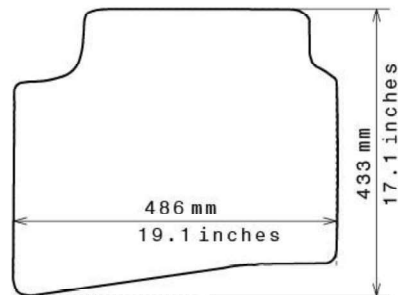

Please check shape/size matches floorpan

LEFT Hand Drive

SCALE: 1/10

Set of 4

Remarks