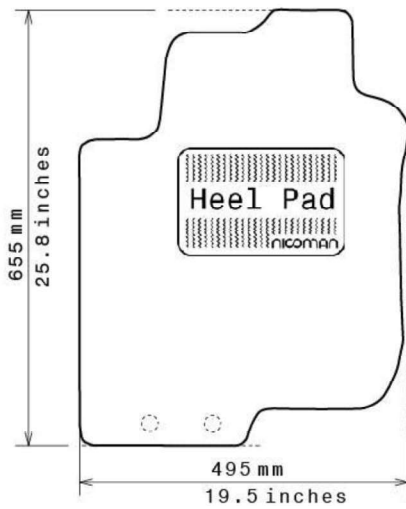

Spaghetti® Floor Mats by
NICOMAN

Best Mats for Your Car, Home & Business!

Photo for illustration purposes only.

Fitment Specifications

Make/Brand	Kia
Model/Type	Ceed
Gen/MK Code	MK 1
Model Year	2009-2012
Body Type	Hatchback
Non-Slip Type	GECKO
SKU	C 5381

Please check shape/size matches floorpan

LEFT Hand Drive

SCALE: 1/10

Set of 4

Remarks